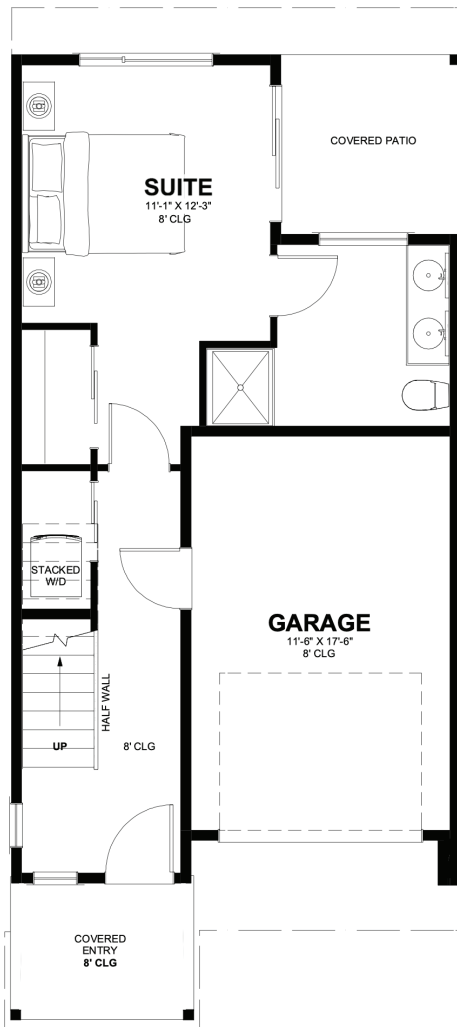

# PLEASANTWOODS

COMMUNITY IN VANCOUVER, WA

MANOR  
HOMES

**A20 PLAN - 1,258 SQ FT**

**RUSS PATTERSON**  
**360.921.1848**  
**RPATTERSONPROPERTIES@GMAIL.COM**

**MYMANORHOME.COM**

PLAN INFORMATION FROM MANOR HOMES IS DEEMED RELIABLE, BUT NOT GUARANTEED. MANOR HOMES RESERVES THE RIGHT TO MODIFY, REVISE, OR WITHDRAW RENDERINGS, PLANS, SPECIFICATIONS, TERMS, CONDITIONS, AND STATEMENTS WITHOUT PRIOR NOTICE.