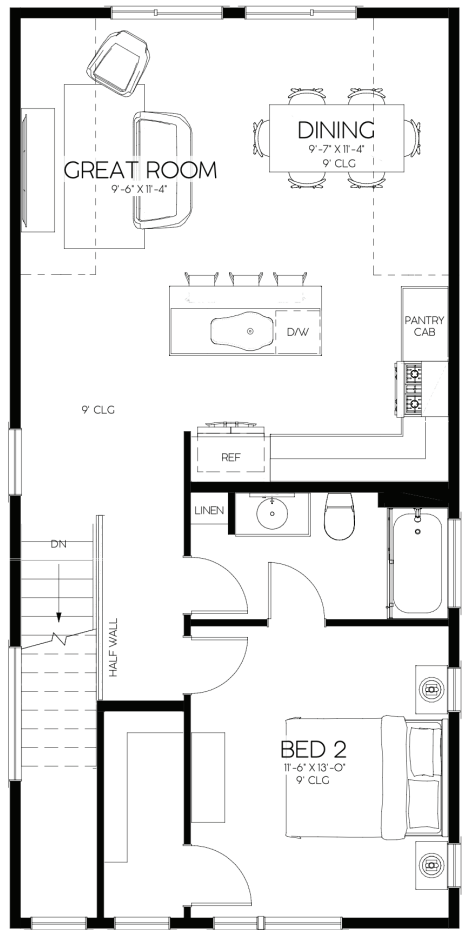

# PLEASANTWOODS

COMMUNITY IN VANCOUVER, WA

MANOR  
HOMES

**A20 PLAN - 1,258 SQ FT**

**RUSS PATTERSON**  
**360.921.1848**  
**RPATTERSONPROPERTIES@GMAIL.COM**

**MYMANORHOME.COM**

PLAN INFORMATION FROM MANOR HOMES IS DEEMED RELIABLE, BUT NOT GUARANTEED. MANOR HOMES RESERVES THE RIGHT TO MODIFY, REVISE, OR WITHDRAW RENDERINGS, PLANS, SPECIFICATIONS, TERMS, CONDITIONS, AND STATEMENTS WITHOUT PRIOR NOTICE.