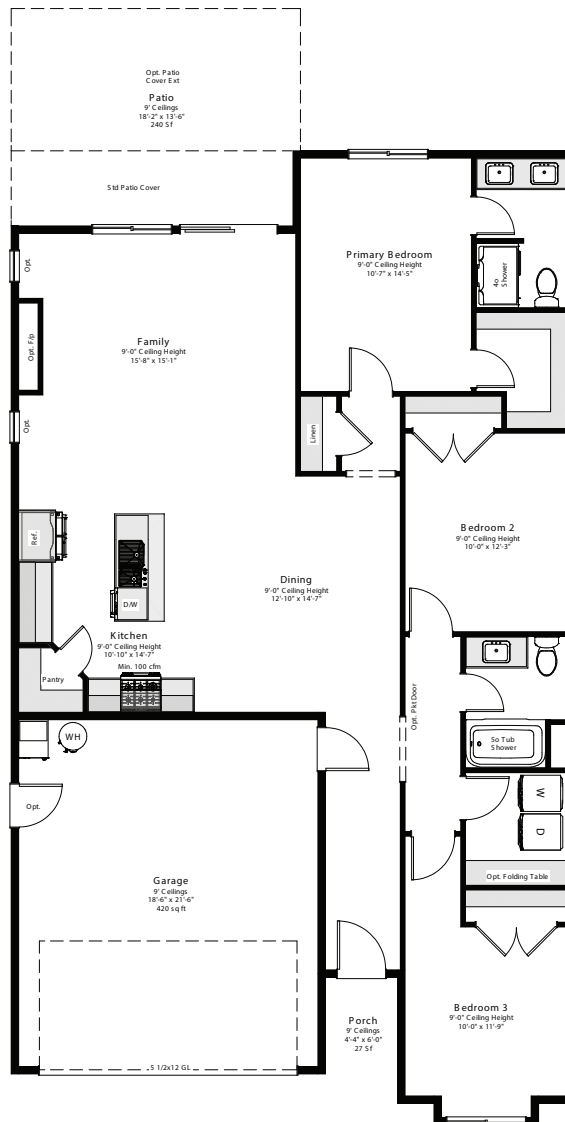

MANOR
HOMES

HOMESITE 23 | 1,505 SQ FT

RUSS PATTERSON
360.921.1848
RPATTERSONPROPERTIES@GMAIL.COM