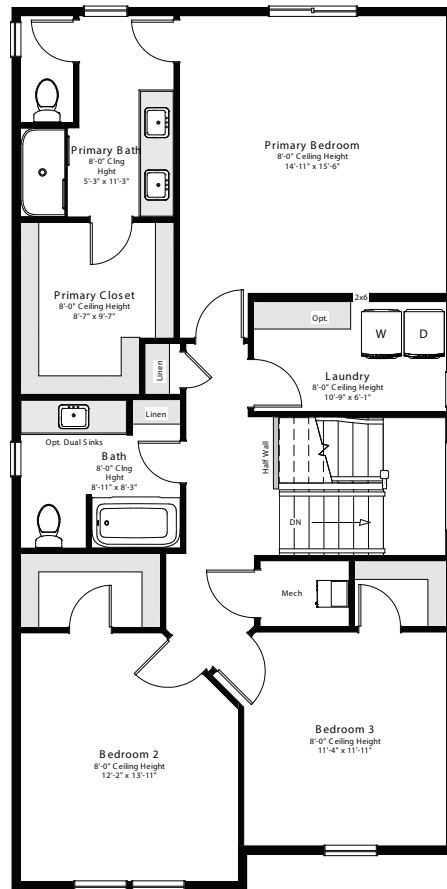

MANOR
HOMES

HOMESITE 12 | 1,897 SQ FT

RUSS PATTERSON
360.921.1848
RPATTERSONPROPERTIES@GMAIL.COM