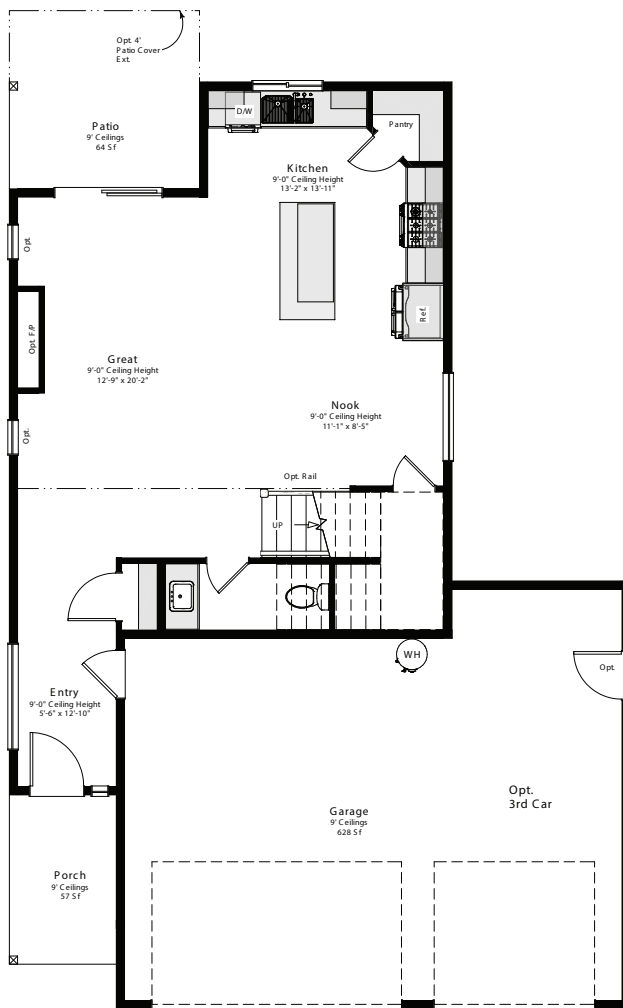

MANOR
HOMES

HOMESITE 12 | 1,897 SQ FT

RUSS PATTERSON
360.921.1848
RPATTERSONPROPERTIES@GMAIL.COM