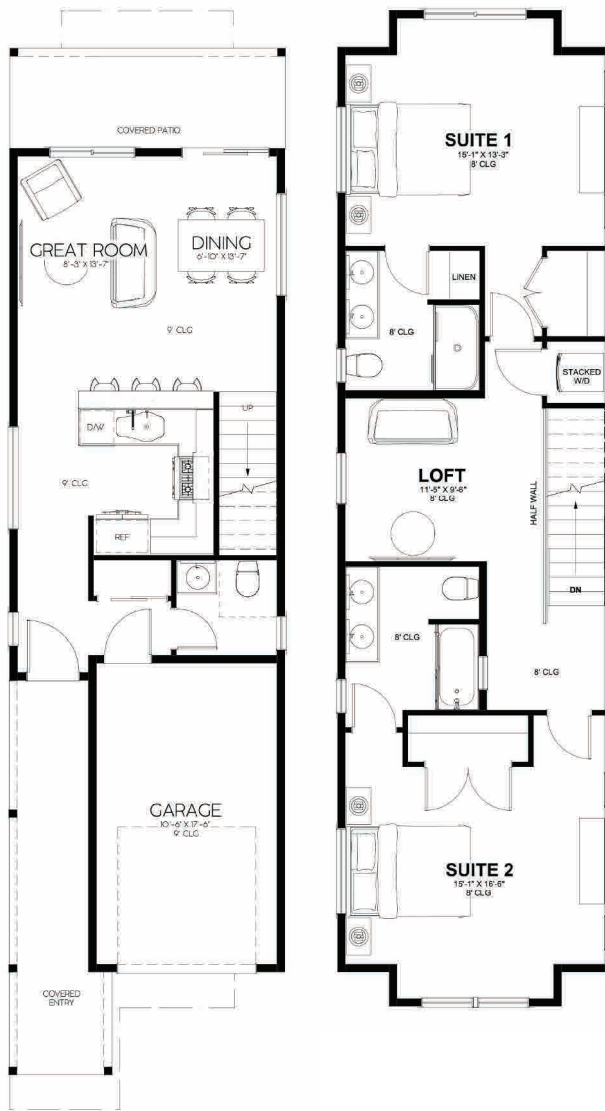

PLEASANTWOODS
COMMUNITY IN VANCOUVER, WA

MANOR
HOMES

A16 PLAN - 1,390 SQ FT

RUSS PATTERSON
360.921.1848
RPATTERSONPROPERTIES@GMAIL.COM

MYMANORHOME.COM

PLAN INFORMATION FROM MANOR HOMES IS DEEMED RELIABLE, BUT NOT GUARANTEED. MANOR HOMES RESERVES THE RIGHT TO MODIFY, REVISE, OR WITHDRAW RENDERINGS, PLANS, SPECIFICATIONS, TERMS, CONDITIONS, AND STATEMENTS WITHOUT PRIOR NOTICE.