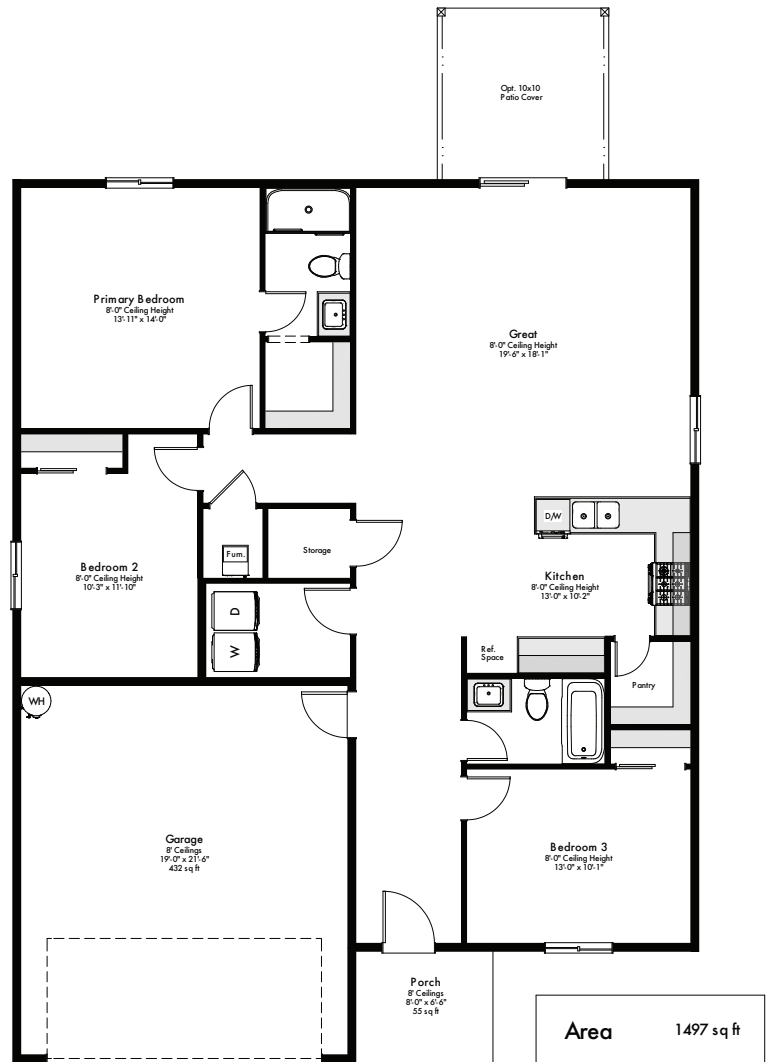

ELEVATION B

MT. SOLO PLACE

MANOR
HOMES
YOUR HOME. YOUR COMMUNITY.

1497 PLAN - 1,497 SQ FT

ELEVATION A

RUSS PATTERSON
360.921.1848
RPATTERSONPROPERTIES@GMAIL.COM

MYMANORHOME.COM

PLAN INFORMATION FROM MANOR HOMES IS DEEMED RELIABLE, BUT NOT GUARANTEED. MANOR HOMES RESERVES THE RIGHT TO MODIFY, REVISE, OR WITHDRAW RENDERINGS, PLANS, SPECIFICATIONS, TERMS, CONDITIONS, AND STATEMENTS WITHOUT PRIOR NOTICE.