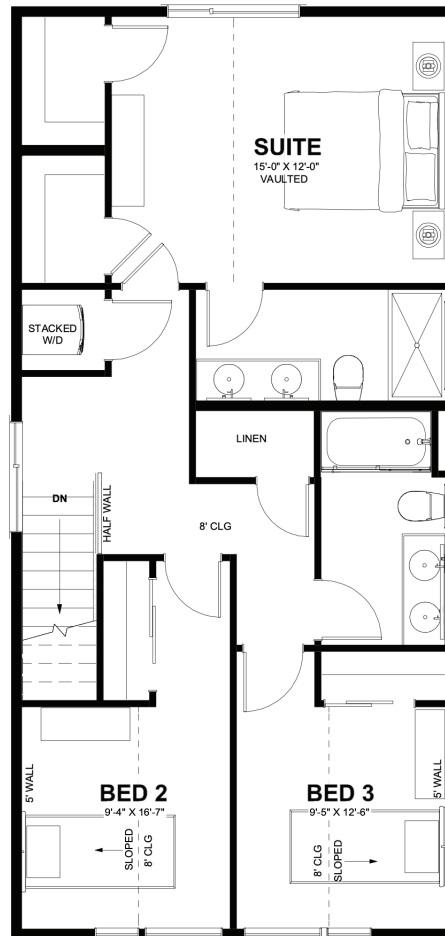

# PLEASANTWOODS

COMMUNITY IN VANCOUVER, WA

MANOR  
HOMES

**B20 PLAN - 1,400 SQ FT**

**RUSS PATTERSON**  
**360.921.1848**  
**RPATTERSONPROPERTIES@GMAIL.COM**

[MYMANORHOME.COM](http://MYMANORHOME.COM)

PLAN INFORMATION FROM MANOR HOMES IS DEEMED RELIABLE, BUT NOT GUARANTEED. MANOR HOMES RESERVES THE RIGHT TO MODIFY, REVISE, OR WITHDRAW RENDERINGS, PLANS, SPECIFICATIONS, TERMS, CONDITIONS, AND STATEMENTS WITHOUT PRIOR NOTICE.