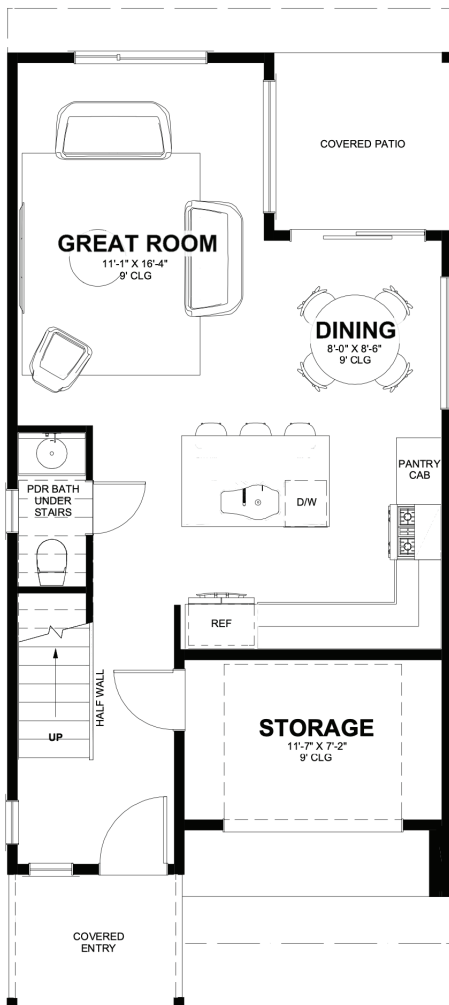

# PLEASANTWOODS

COMMUNITY IN VANCOUVER, WA

MANOR  
HOMES

**B20 PLAN - 1,400 SQ FT**

**RUSS PATTERSON**  
**360.921.1848**  
**RPATTERSONPROPERTIES@GMAIL.COM**

[MYMANORHOME.COM](http://MYMANORHOME.COM)

PLAN INFORMATION FROM MANOR HOMES IS DEEMED RELIABLE, BUT NOT GUARANTEED. MANOR HOMES RESERVES THE RIGHT TO MODIFY, REVISE, OR WITHDRAW RENDERINGS, PLANS, SPECIFICATIONS, TERMS, CONDITIONS, AND STATEMENTS WITHOUT PRIOR NOTICE.