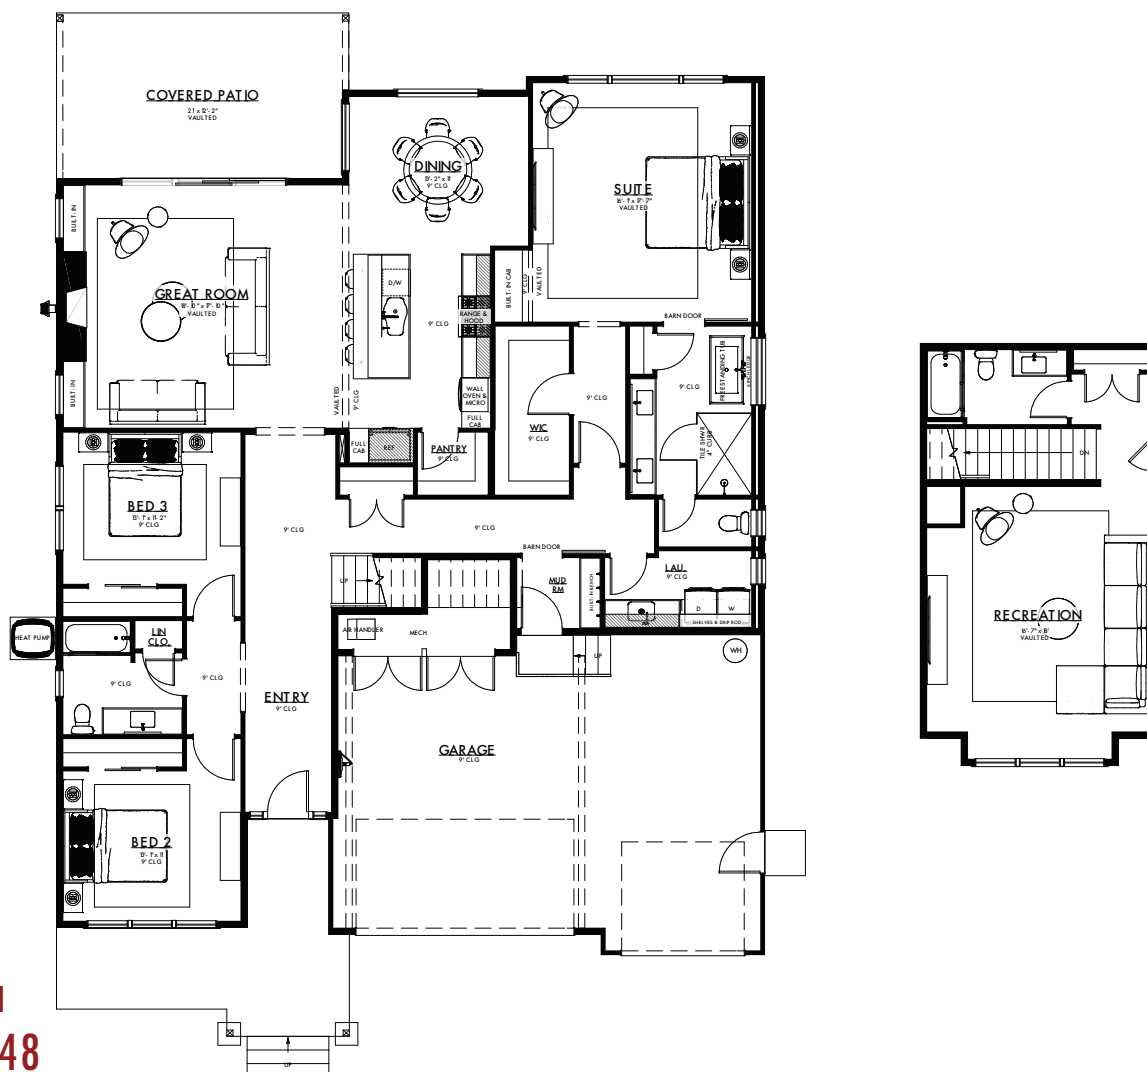

MANOR
HOMES

HOMESITE 6 - MODERN FARMHOUSE - 2,858 SQ FT

RUSS PATTERSON
360.921.1848
RPATTERSONPROPERTIES@GMAIL.COM