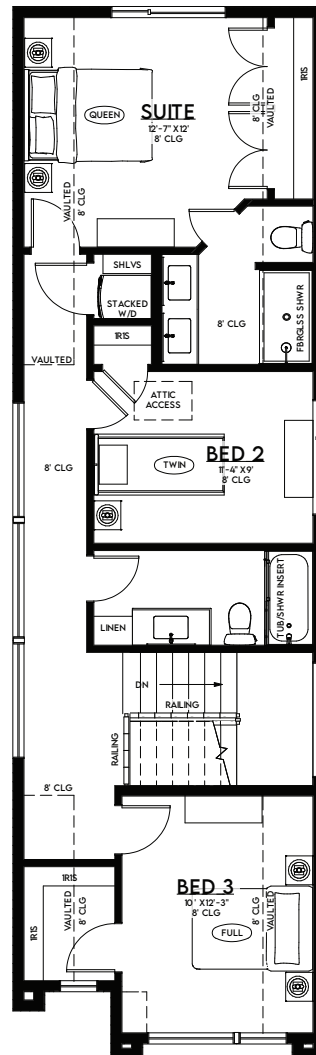

**PLEASANTWOODS**  
COMMUNITY IN VANCOUVER, WA

**MANOR**  
HOMES

**B16 PLAN - 1,438 SQ FT**

**RUSS PATTERSON**  
**360.921.1848**  
**RPATTERSONPROPERTIES@GMAIL.COM**

**MYMANORHOME.COM**

PLAN INFORMATION FROM MANOR HOMES IS DEEMED RELIABLE, BUT NOT GUARANTEED. MANOR HOMES RESERVES THE RIGHT TO MODIFY, REVISE, OR WITHDRAW RENDERINGS, PLANS, SPECIFICATIONS, TERMS, CONDITIONS, AND STATEMENTS WITHOUT PRIOR NOTICE.