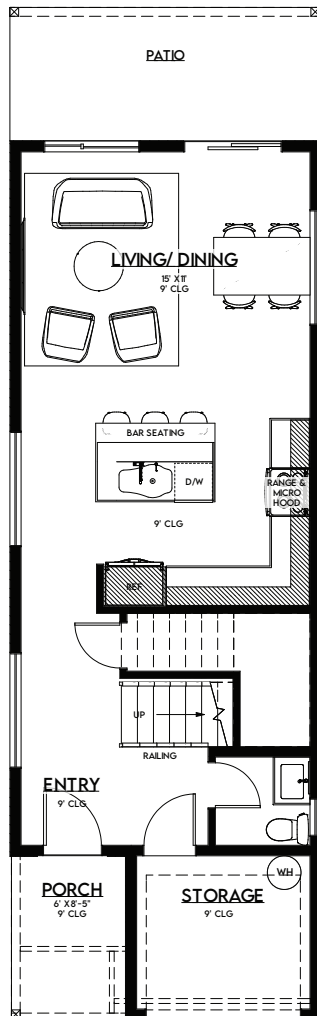

**PLEASANTWOODS**  
COMMUNITY IN VANCOUVER, WA

**MANOR**  
HOMES

**B16 PLAN - 1,438 SQ FT**

**RUSS PATTERSON**  
**360.921.1848**  
**RPATTERSONPROPERTIES@GMAIL.COM**

**MYMANORHOME.COM**

PLAN INFORMATION FROM MANOR HOMES IS DEEMED RELIABLE, BUT NOT GUARANTEED. MANOR HOMES RESERVES THE RIGHT TO MODIFY, REVISE, OR WITHDRAW RENDERINGS, PLANS, SPECIFICATIONS, TERMS, CONDITIONS, AND STATEMENTS WITHOUT PRIOR NOTICE.