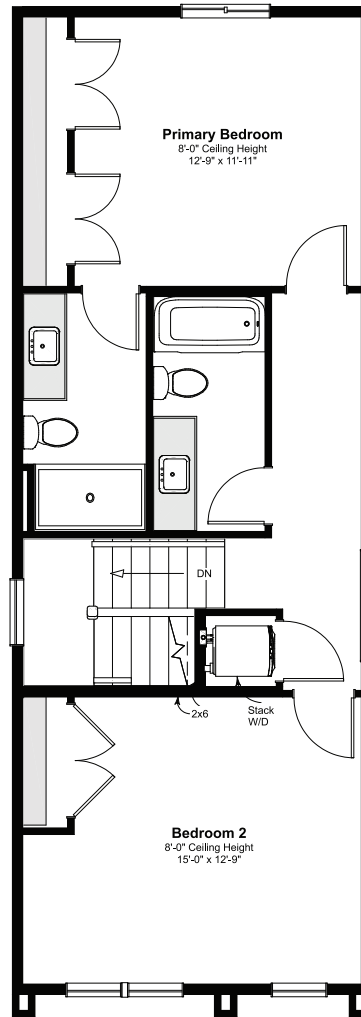

Lalonde West

COTTAGES

1139 PLAN - 1,139 SQ FT

Area	1st Floor	493 Sf
	2nd Floor	646 Sf
	Total	1139 Sf

RUSS PATTERSON
360.921.1848
RPATTERSONPROPERTIES@GMAIL.COM

MYMANORHOME.COM

PLAN INFORMATION FROM MANOR HOMES IS DEEMED RELIABLE, BUT NOT GUARANTEED. MANOR HOMES RESERVES THE RIGHT TO MODIFY, REVISE, OR WITHDRAW RENDERINGS, PLANS, SPECIFICATIONS, TERMS, CONDITIONS, AND STATEMENTS WITHOUT PRIOR NOTICE.