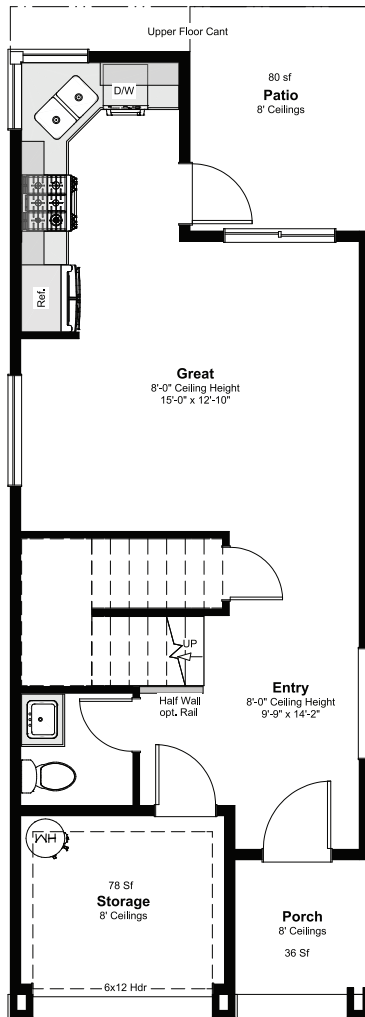

Lalonde West

COTTAGES

1139 PLAN - 1,139 SQ FT

Area	1st Floor	493 Sf
	2nd Floor	646 Sf
	Total	1139 Sf

RUSS PATTERSON
360.921.1848
RPATTERSONPROPERTIES@GMAIL.COM

MYMANORHOME.COM

PLAN INFORMATION FROM MANOR HOMES IS DEEMED RELIABLE, BUT NOT GUARANTEED. MANOR HOMES RESERVES THE RIGHT TO MODIFY, REVISE, OR WITHDRAW RENDERINGS, PLANS, SPECIFICATIONS, TERMS, CONDITIONS, AND STATEMENTS WITHOUT PRIOR NOTICE.