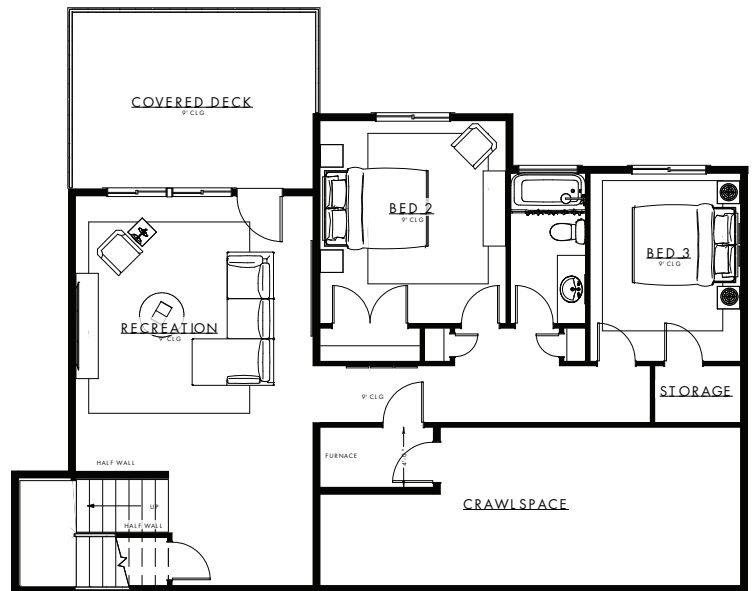

MANOR
HOMES

HOMESITE 10 - DAYLIGHT FARMHOUSE - 2,707 SQ FT

RUSS PATTERSON
360.921.1848
RPATTERSONPROPERTIES@GMAIL.COM