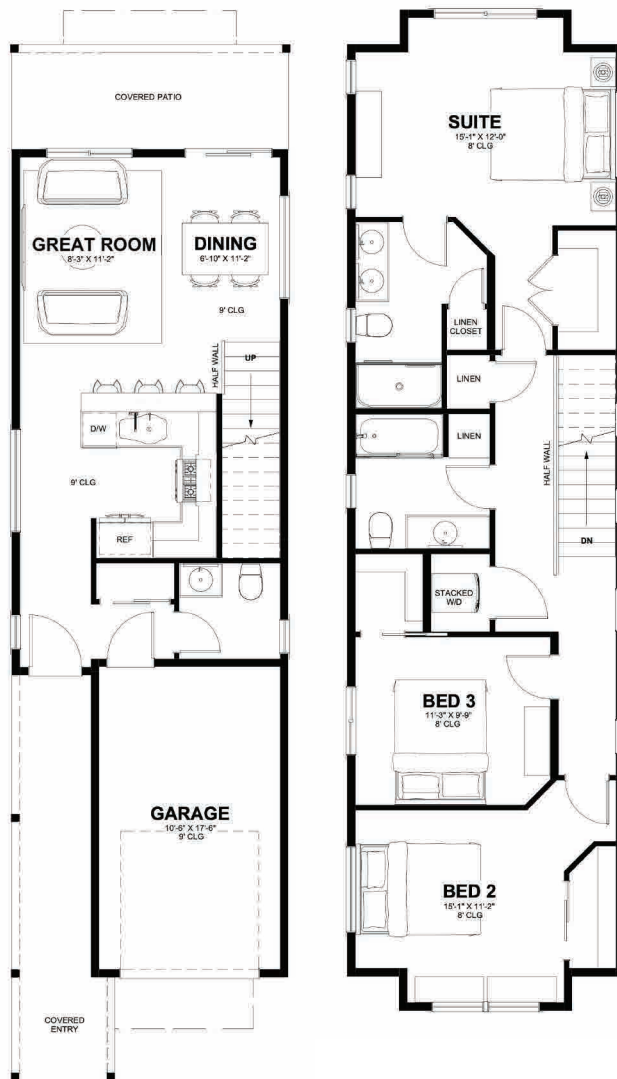

PLEASANTWOODS

COMMUNITY IN VANCOUVER, WA

MANOR
HOMES

A16-2 PLAN - 1,390 SQ FT

RUSS PATTERSON
360.921.1848
RPATTERSONPROPERTIES@GMAIL.COM

MYMANORHOME.COM

PLAN INFORMATION FROM MANOR HOMES IS DEEMED RELIABLE, BUT NOT GUARANTEED. MANOR HOMES RESERVES THE RIGHT TO MODIFY, REVISE, OR WITHDRAW RENDERINGS, PLANS, SPECIFICATIONS, TERMS, CONDITIONS, AND STATEMENTS WITHOUT PRIOR NOTICE.