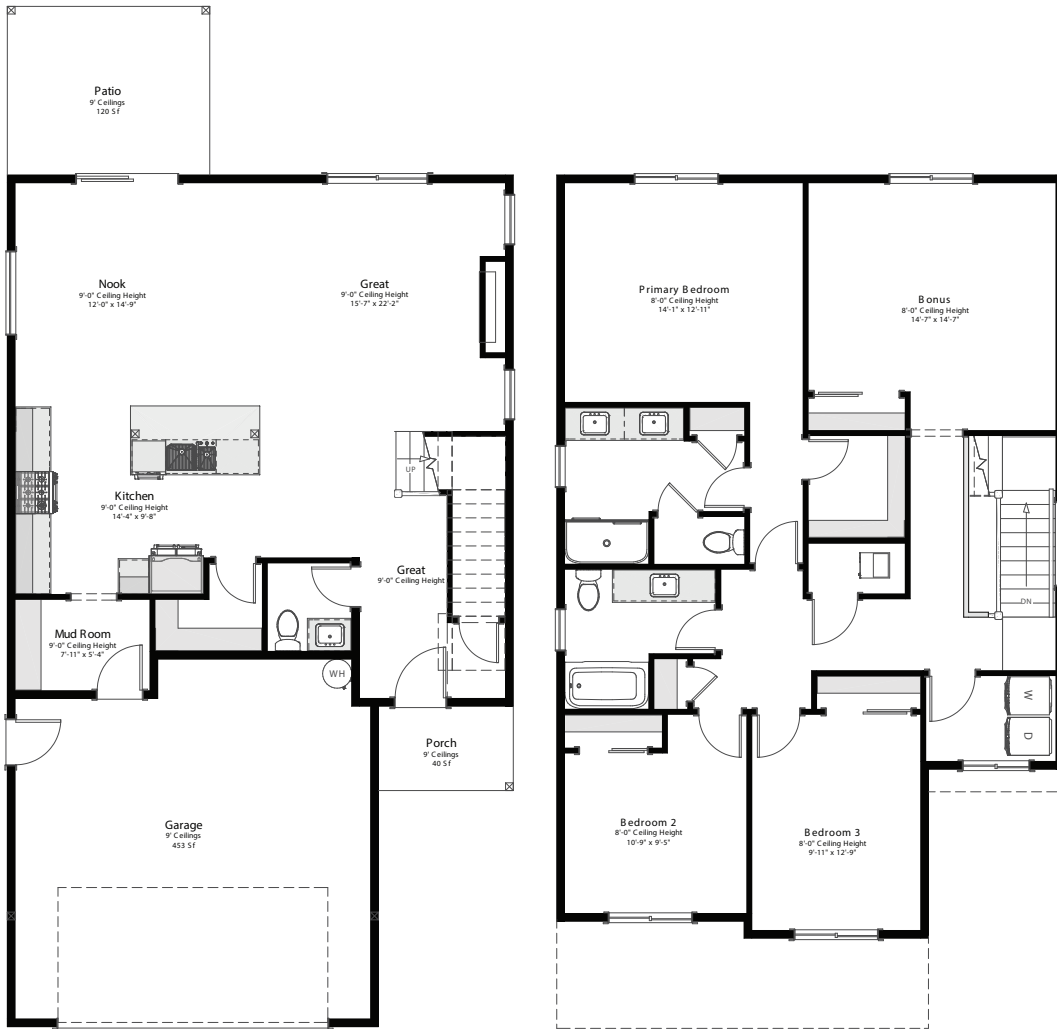

MANOR
HOMES

HOMESITE 29 | 2,092 SQ FT

RUSS PATTERSON
360.921.1848
RPATTERSONPROPERTIES@GMAIL.COM