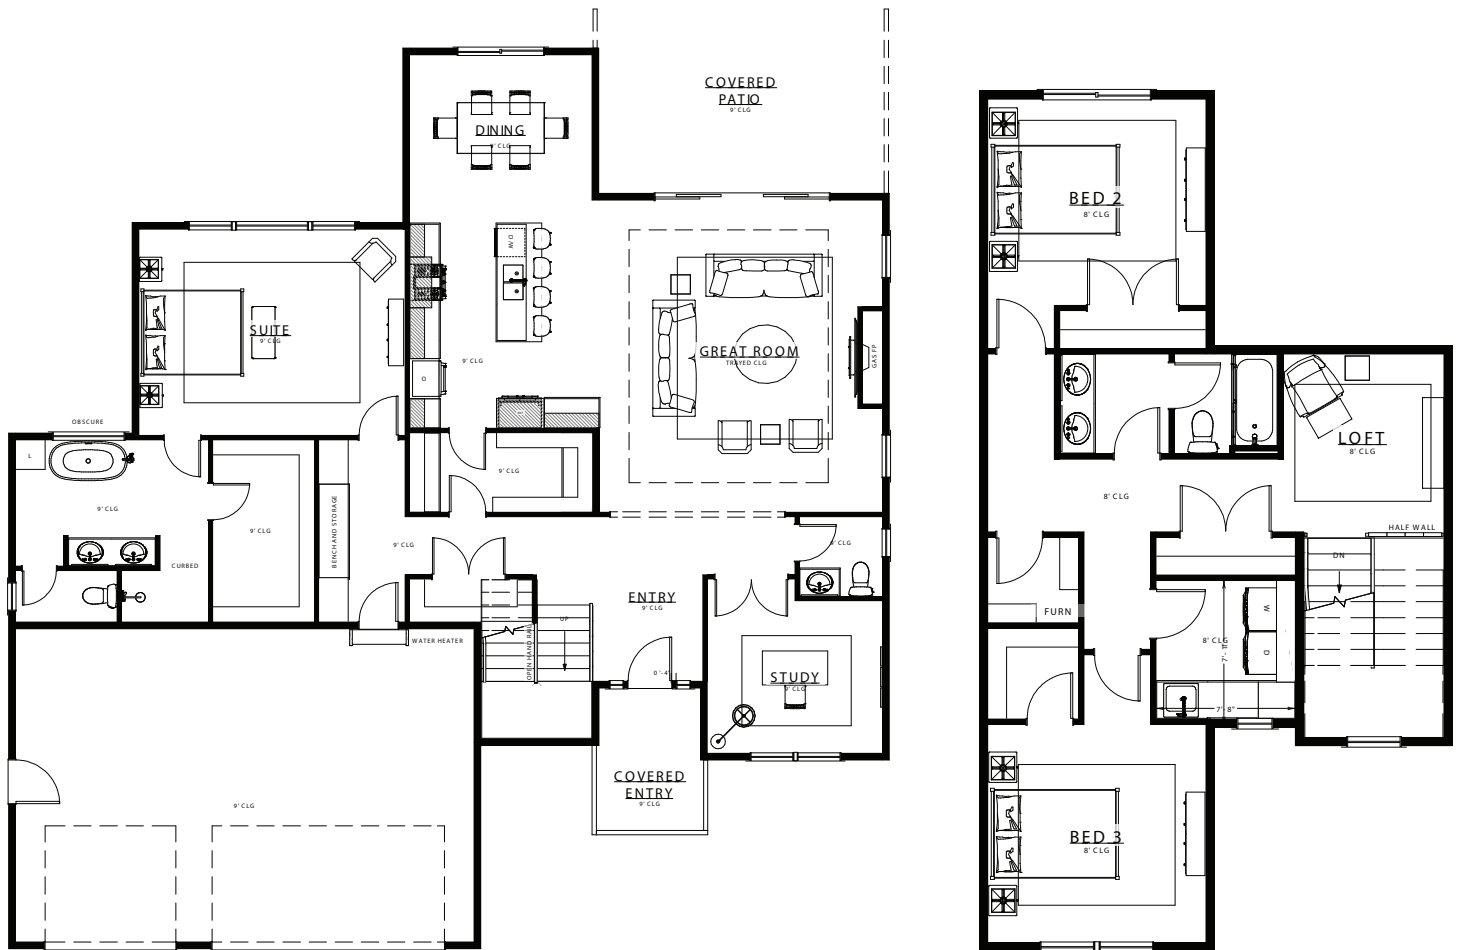

MANOR
HOMES

HOMESITE 13 - NORTHWEST PLAN - 2,884 SQ FT

RUSS PATTERSON
360.921.1848
RPATTERSONPROPERTIES@GMAIL.COM