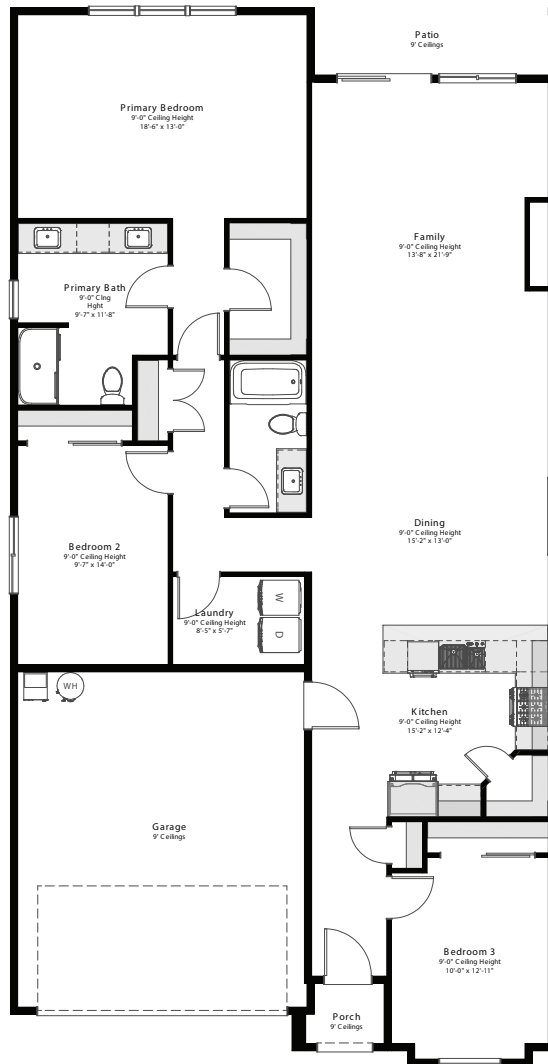

MANOR
HOMES

HOMESITE 10 | 1,804 SQ FT

RUSS PATTERSON
360.921.1848
RPATTERSONPROPERTIES@GMAIL.COM